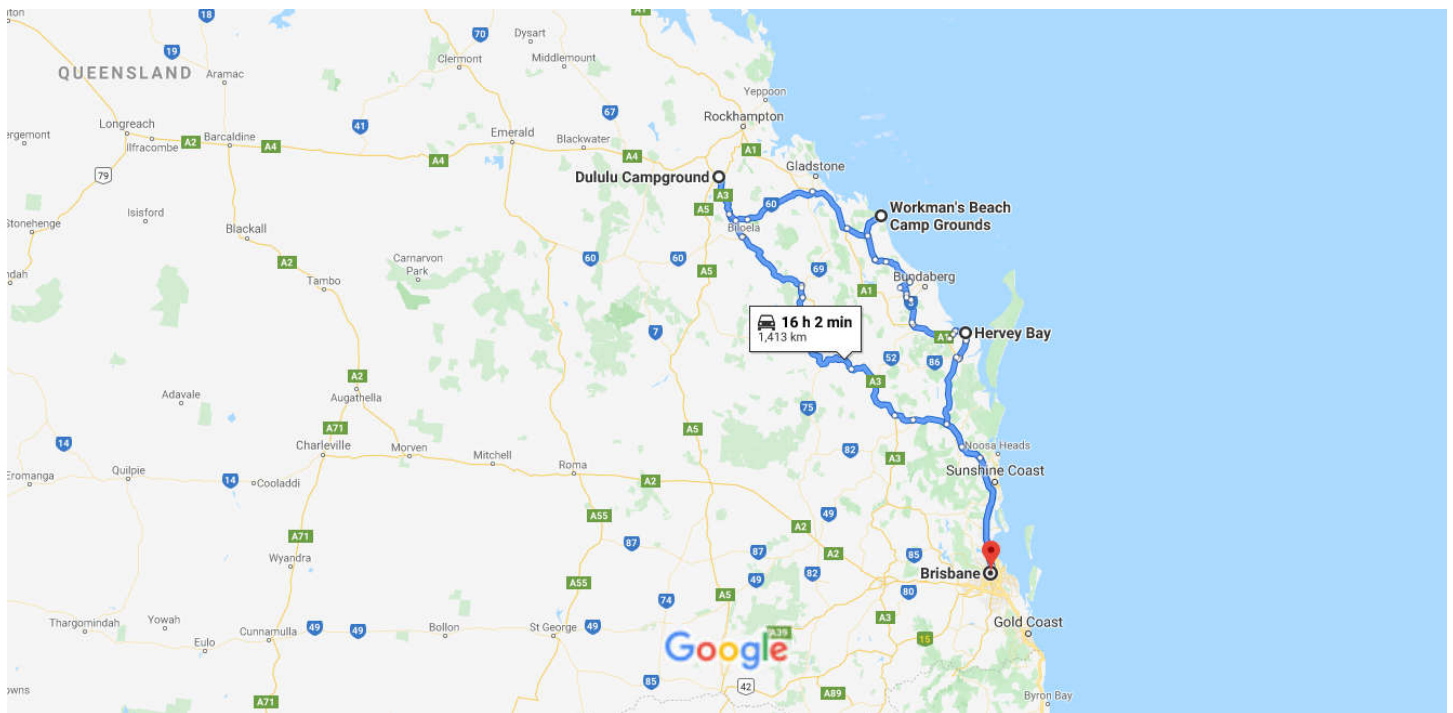

Brisbane QLD to Brisbane QLD

Drive 1,413 km, 16 h 2 min

Map data ©2020 GBRMPA, Google 100 km